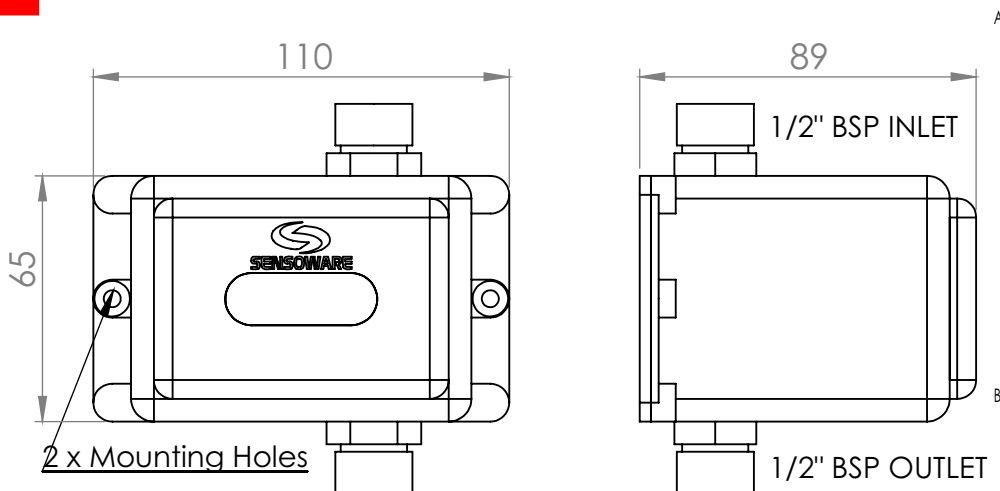

## F1 - EXPOSABLE URINAL FLUSHER

### F1 EXPOSABLE MODEL

Technical Specification:

Sensing Method: Wide Angle IR Beam

Operating Voltage: 6V DC

Flushing Program: Pre flush and Post flush

Power: Internal Sealed Battery Pack to ensure long battery life.

Design: Compact and encloses the Sensor system, Solenoid Valve and Battery pack.

ABS White Plastic Body